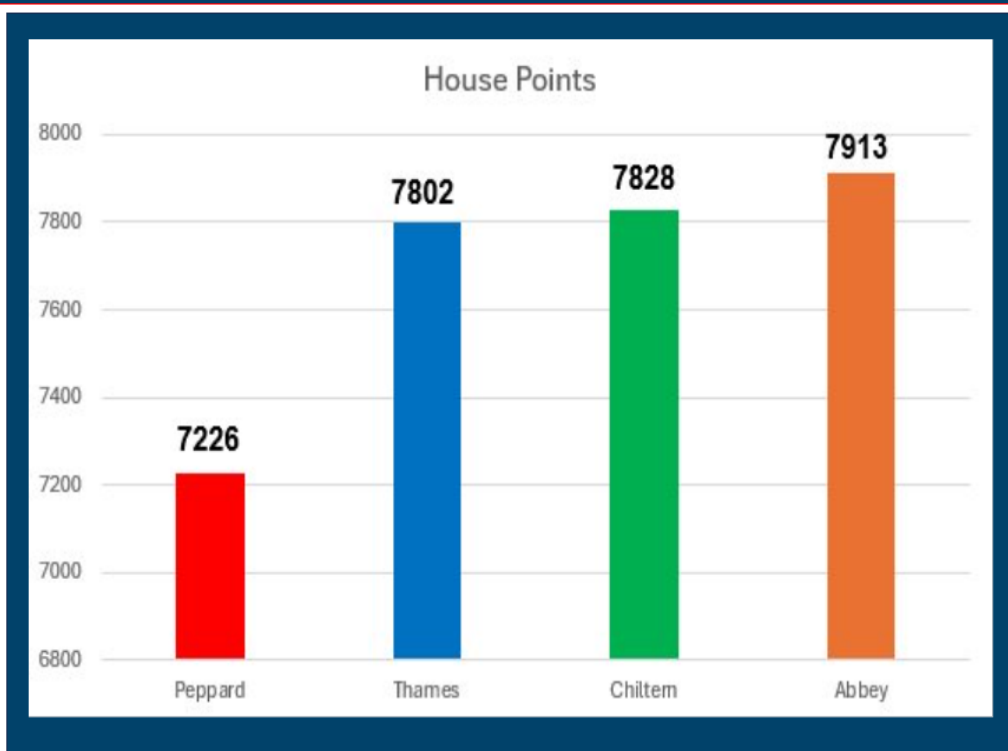

Drama Studio

Dance Studio

House Points!!!

House Stars of the Week

MAIDEN ERLEGH
CHILTERN EDGE

Peppard

Thomas D 9B
54 Points

Abbey

Qasim S 9A
29 Points

Thames

Elliot M 8A
32 Points

Chiltern

Samuel S 9B
32 Points

Overall House Standings!!!

MAIDEN ERLEGH
CHILTERN EDGE

TERM 1

Sparx Maths

Sparx Maths

LEADERBOARD

476,371

questions answered correctly in Sparx Maths so far this year

184 students

have already improved at their times tables this year. Great job!

Students in your school have completed

4,280 hours

of personalised learning

Homework competition Year 7

Homework competition Year 8

MAIDEN ERLEGH
CHILTERN EDGE

Sparx Maths

LEADERBOARD

Top Performers