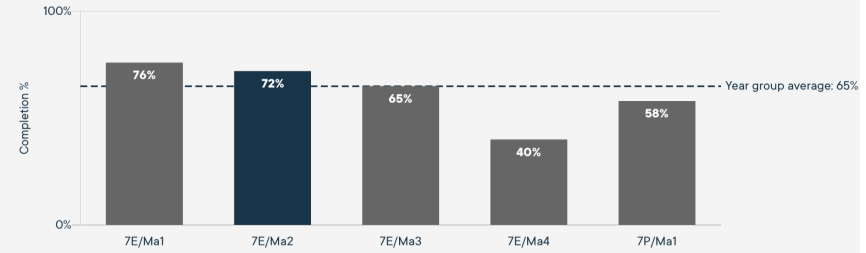

Sparx Maths

Sparx Maths

LEADERBOARD

476,371

questions answered correctly in Sparx Maths so far this year

184 students

have already improved at their times tables this year. Great job!

Students in your school have completed

4,280 hours

of personalised learning

Homework competition Year 7

Homework competition Year 8

MAIDEN ERLEGH
CHILTERN EDGE

Sparx Maths

LEADERBOARD

Top Performers