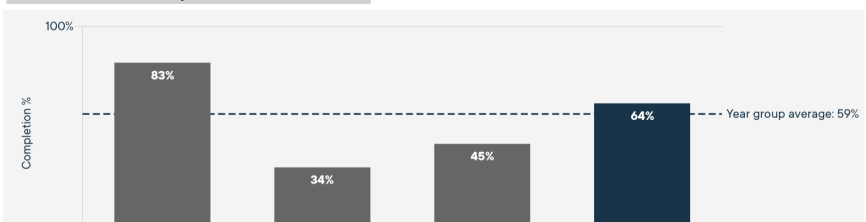

Sparx Maths

Sparx Maths

LEADERBOARD

476,371

questions answered correctly in Sparx Maths so far this year

184 students

have already improved at their times tables this year. Great job!

Students in your school have completed

4,280 hours

of personalised learning

Homework competition Year 7

Homework competition Year 8

MAIDEN ERLEGH
CHILTERN EDGE

Sparx Maths

LEADERBOARD

Top Performers